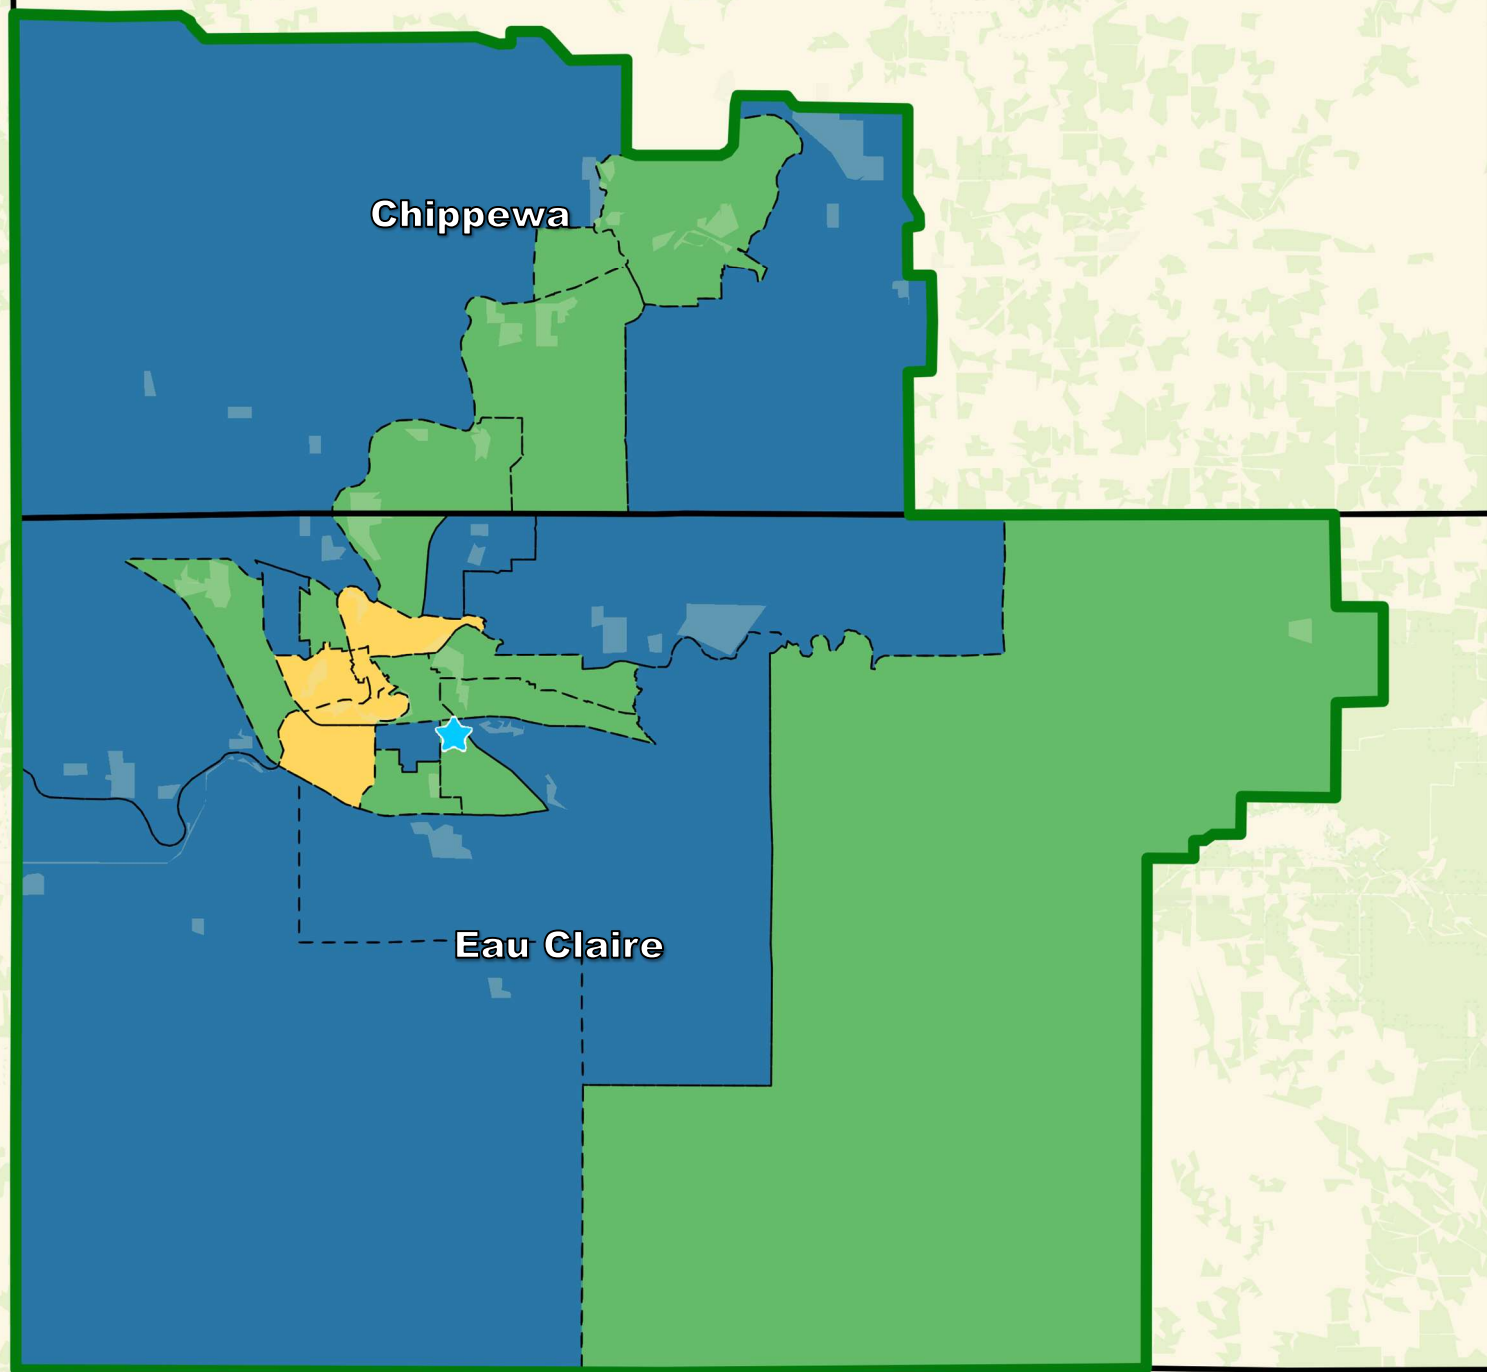

Eau Claire Market

Median Household Income %
Source: ACS & PolicyMap
Year: 2016-2020

Insufficient Data
49.99% or less
50.00% - 79.99%
80.00% - 119.99%
120.00% or greater

Shaded by: Census Tract, 2020

- Eau Claire Market
- 3c Branch and ATM List
- 2023 Assessment Area

- Counties 2024
- Census Tracts 2024